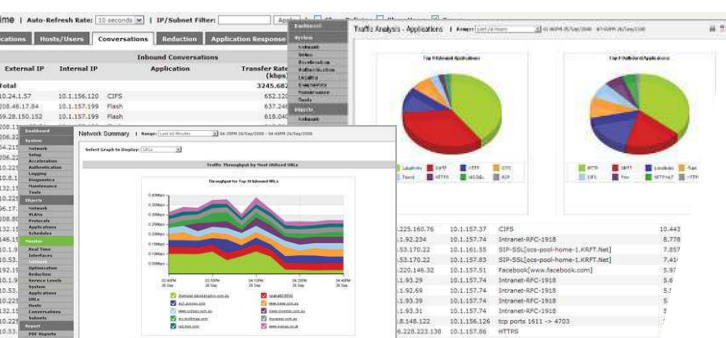

Improve your network performance !

Guaranteed optimal network performance in all conditions through optimisation, monitoring and load balancing of your circuits.

SATURATION, LATENCY PROBLEMS AND NETWORK FAILURES: KEY ISSUES

- Growing number of new business applications
- Unsuitable network dimensions
- Company centralisation and server consolidation on multiple sites
- Cost optimisation issues
- Network complexity: Cloud, Virtualisation, Hybrid networks

NETWORK BOOSTER: AN ONGOING NETWORK OPTIMISATION PROCESS

Activated by regular monitoring and service degradation, Network Booster provides :

- Environmental assessment and observation
- Performance measurements
- Reports and recommendations