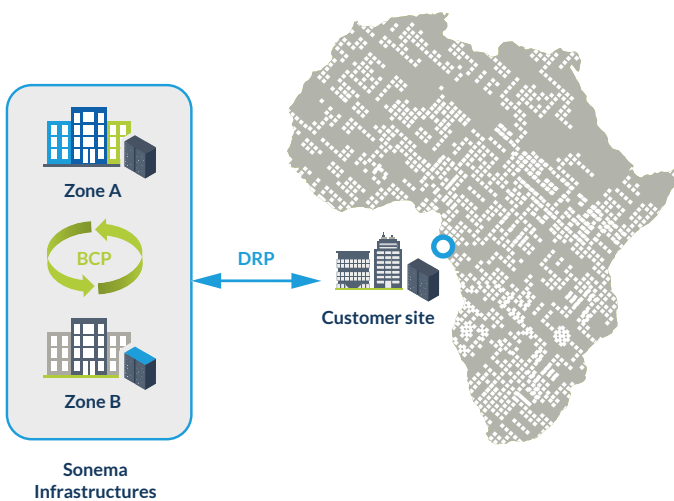

FEATURES OF THE OFFER

Proven methods

- Network environment and IT analysis
- System remapping and analysis
- Definition of handover procedure
- Risk identification
- Plan preparation
- Continuity constraint analysis

Safeguarding data and systems

- Provision of a rescue environment
- Servers located on 2 sites in continental France
- Encrypted end-to-end data
- Personalised back-up policy
- Annual failover test

Technical characteristics

- Physical or virtual servers according to requirements
- Supported environments: *Windows® - Linux® - Aix®*
- *VMWARE® vSphere ESXI Hypervisor*
- Storage using *Dell-EMC and DataCore®*
- Multiple backup solutions including *VEEAM®*

FACILITIES

BENEFITS FOR OUR CUSTOMERS

BILLING

- Simple and transparent
- PAYG model

SECURE ENVIRONMENT

- Proprietary Tier III Datacentre PCI DSS compliant-design datacentre at the heart of our customers network connections

EXPERTISE

- Dedicated customer support
- Global expertise : *Connectivity - Security - Hosting*
- Integrator-operator: more than 10 years of experience in consulting, architecture, implementation and deployment

PROPRIETARY DATACENTER - TIER III DESIGN

ELECTRICAL SECURITY

- Dual power source
- Power generator with automatic transfer switch
- N+3 redundant air conditioning system

PHYSICAL SAFETY

- Access-control system
- Anti-intrusion system

NETWORK SECURITY

- Physical LAN redundancy
- Geographic redundancy of fibre optic WAN interconnections
- Next Generation Firewalls
- 24/7 Supervision

FIRE SAFETY

- Category A fire safety system
- Gaz extinguishing system (FE-13)

SONEMA ALWAYS WITH YOU

A team of experts at your service

INSTALLATION

TRAINING

SUPPORT & ASSISTANCE

About Sonema

A proactive partner, we develop tailor-made and scalable telecom solutions to assist our clients with their projects on a daily basis. Our sense of commitment is based on a strong understanding of their issues, and allows them to concentrate on their core business and latest innovations.

More information?

Contact our Sales team:

+377 93 15 93 15 or
sales@sonema.com

SONEMA

7, Avenue d'Ostende
98000 Monaco
www.sonema.com