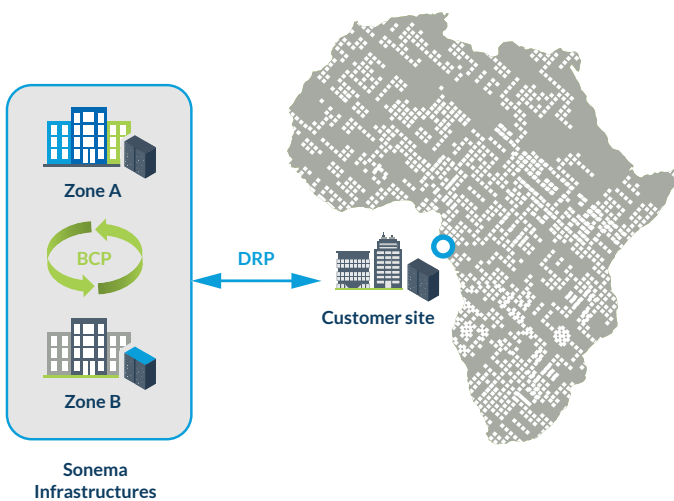

FEATURES OF THE OFFER

Proven methods

- Network environment and IT analysis
- System remapping and analysis
- Definition of handover procedure
- Risk identification
- Plan preparation
- Continuity constraint analysis

Safeguarding data and systems

- Provision of a rescue environment
- Servers located on 2 sites in continental France
- Encrypted end-to-end data
- Personalised back-up policy
- Annual failover test

Technical characteristics

- Physical or virtual servers according to requirements
- Supported environments: *Windows® - Linux® - Aix®*
- *VMWARE®* vSphere ESXI Hypervisor
- Storage using *Dell-EMC* and *DataCore®*
- Multiple backup solutions including *VEEAM®*

FACILITIES

BENEFITS FOR OUR CUSTOMERS

BILLING

- Simple and transparent
- PAYG model

SECURE ENVIRONMENT

- Proprietary Tier III-design datacentre at the heart of our customers network connections

EXPERTISE

- Dedicated customer support
- Global expertise : *Connectivity - Security - Hosting*
- Integrator-operator: more than 10 years of experience in consulting, architecture, implementation and deployment

PROPRIETARY DATACENTER - TIER III DESIGN

ELECTRICAL SECURITY

- Dual power source
- Power generator with automatic transfer switch
- N+3 redundant air conditioning system

PHYSICAL SAFETY

- Access-control system
- Anti-intrusion system

NETWORK SECURITY

- Physical LAN redundancy
- Geographic redundancy of fibre optic WAN interconnections
- Next Generation Firewalls
- 24/7 Supervision

FIRE SAFETY

- Category A fire safety system
- Gaz extinguishing system (FE-13)

SONEMA ALWAYS WITH YOU

A team of experts at your service

INSTALLATION

TRAINING

SUPPORT & ASSISTANCE

About Sonema

A proactive partner, we develop tailor-made and scalable telecom solutions to assist our clients with their projects on a daily basis. Our sense of commitment is based on a strong understanding of their issues, and allows them to concentrate on their core business and latest innovations.

More information?

Contact our Sales team:

+377 93 15 93 15 or
sales@sonema.com

SONEMA

7, Avenue d'Ostende
98000 Monaco
www.sonema.com