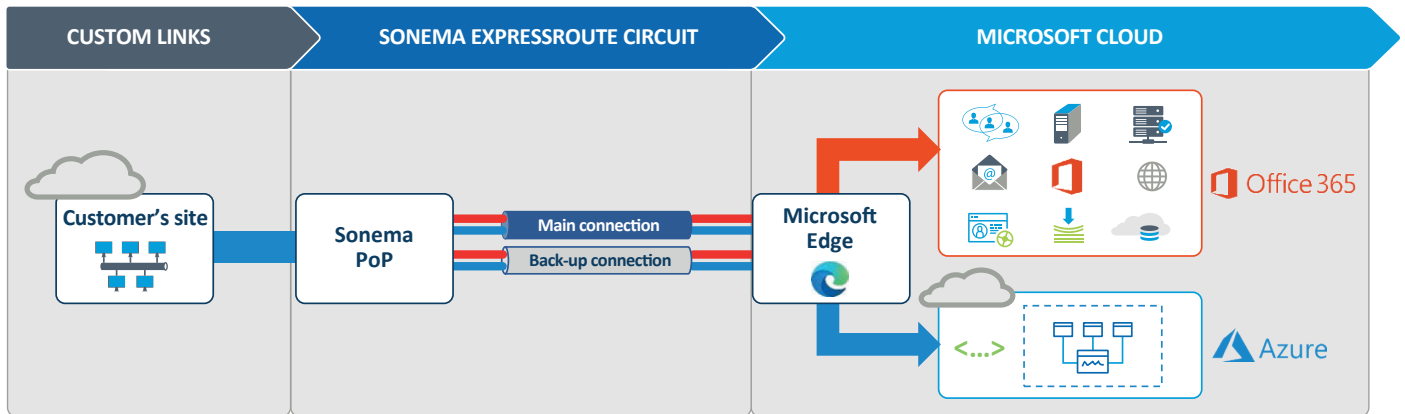

SONEMA- MICROSOFT (MS) AZURE EXPRESSROUTE PARTNER

Dedicated Microsoft Azure connections

- Extension of your local network to the (MS)Cloud
- Secure access to the Azure Cloud and Office365 services
- Optimal user experience

High Availability

- 99.9% ExpressRoute availability guarantee
- High quality of service commitment (SLA*)
- Higher bandwidth from 50 to 200 Mbps

Fast and Reliable

- Resiliency for your IaaS** and PaaS*** services
- Redundant connections between infrastructures
- Private links, completely separate from the public Internet
- Minimised latency to Azure Cloud

SLA: Service Level Agreement / **IaaS: Infrastructure-as-a-Service / ***PaaS: Platform-as-a-Service

A SECURE OFFER ADAPTED TO YOUR TRAFFIC CONFIGURATION REQUIREMENTS

TRAFFIC CONFIGURATION

Guaranteed service continuity to Microsoft Cloud applications

NETWORK ARCHITECTURE

SONEMA's
TAILOR-MADE
LINKS

- Single routing to an individual customer site
- Multiple routing to an individual customer site
- Multiple routing to a range of customer sites

SONEMA's FULLY
REDUNDANT
EXPRESSROUTE
CIRCUIT